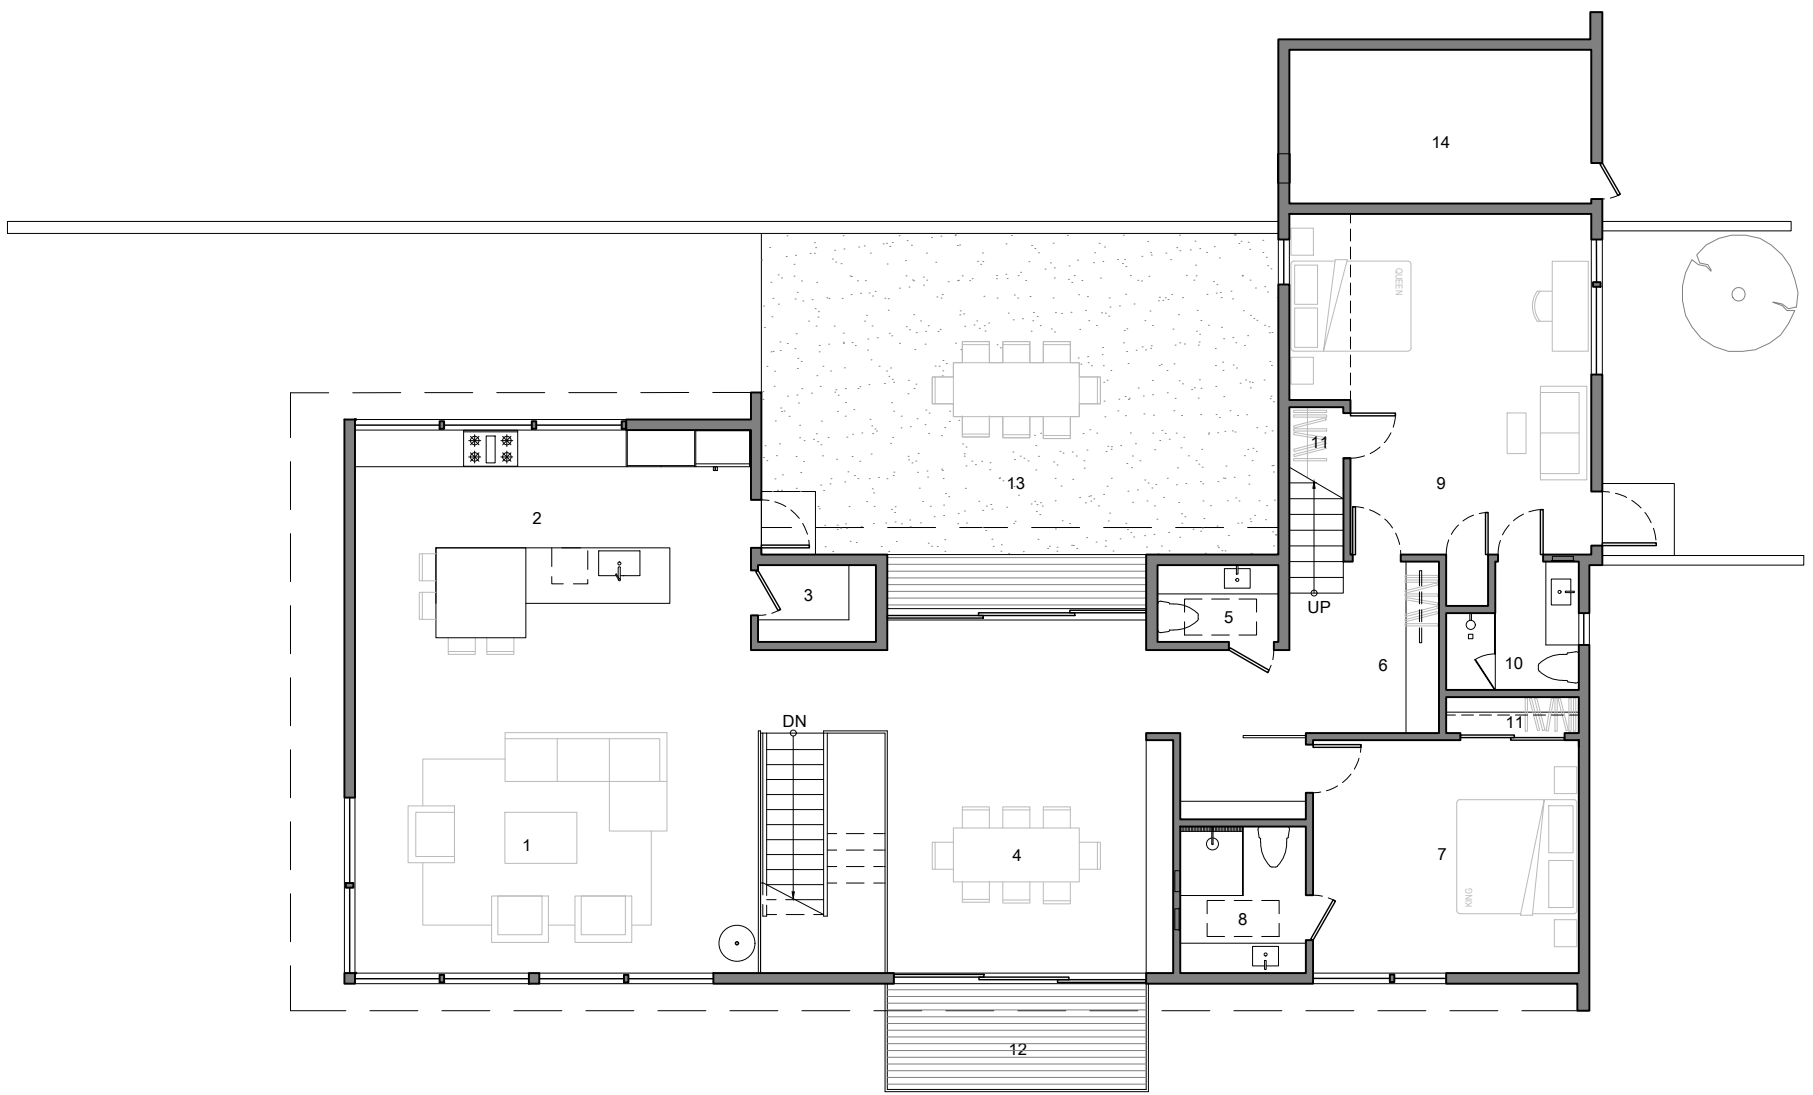

- 1 ENTRY
- 2 GARAGE
- 3 OFFICE

UPPER FLOOR

- 1 LIVING
- 2 KITCHEN
- 3 PANTRY
- 4 DINING
- 5 POWDER ROOM
- 6 ENTRY ALCOVE
- 7 BEDROOM 1
- 8 BATH 1
- 9 BEDROOM 2
- 10 BATH 2
- 11 CLOSET
- 12 BALCONY
- 13 COURTYARD
- 14 CRAWLSPACE

MAIN FLOOR

- 1 PRIMARY BEDROOM
- 2 PRIMARY CLOSET
- 3 PRIMARY BATH
- 4 FAMILY
- 5 BEDROOM 3
- 6 BEDROOM 4
- 7 BATH 3
- 8 LAUNDRY
- 9 STORAGE
- 10 CLOSET
- 11 MECHANICAL

LOWER FLOOR

1160 CRAGMONT AVENUE
BERKELEY, CA 94708